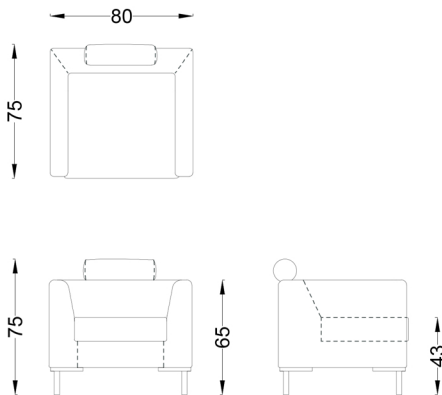

GLDM 0001 GOLD SINGLE METAL LEG

GLDM 0002 GOLD DOUBLE METAL LEG

GLDM 0003 GOLD TRIBLE METAL LEG

KOD / CODE	MODEL	U / L	D / D	Y / H	KG	M ³	LEATHER FABRIC M	GENUINE LEATHER M ²
GLDM 0001	SINGLE	80	75	75	19	0,45	2,8	5,6
GLDM 0002	DOUBLE	140	75	75	27,5	0,8	4,7	10
GLDM 0003	TRIBLE	192	75	75	37	1,08	5,3	11

Framework : 20*20*1mm / 20*40*1.5mm profile. Particle board and hornbeam wood on metal framework.

Sponge : Seat 30 dream special sponge. Back 28dns hard cut sponge. Armrest and outer back 28dns cutting sponge.

Leg : 20*20*1mm / 30*30*1.5mm fixed metal profile foot on static oven paint. Metal and wooden alternatives are available.

Fabric and faux leather alternatives are available.