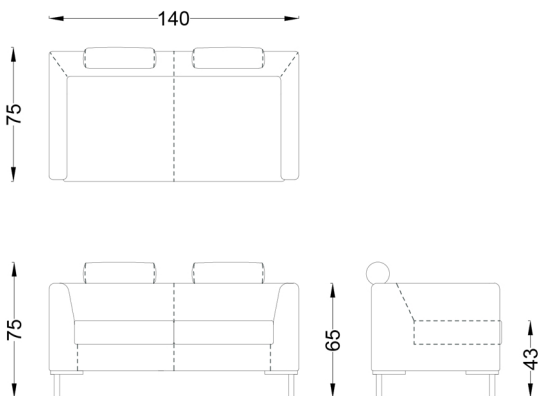

GLDM 0001 GOLD SINGLE METAL LEG

GLDM 0002 GOLD DOUBLE METAL LEG

GLDM 0003 GOLD TRIBLE METAL LEG

KOD / CODE	MODEL	U / L	D / D	Y / H	KG	M ³	LEATHER FABRIC M	GENUINE LEATHER M ²
GLDM 0001	SINGLE	80	75	75	19	0,45	2,8	5,6
GLDM 0002	DOUBLE	140	75	75	27,5	0,8	4,7	10
GLDM 0003	TRIBLE	192	75	75	37	1,08	5,3	11

Framework : 20*20*1mm / 20*40*1.5mm profile. Particle board and hornbeam wood on metal framework.

Sponge : Seat 30 dream special sponge. Back 28dns hard cut sponge. Armrest and outer back 28dns cutting sponge.

Leg : 20*20*1mm / 30*30*1.5mm fixed metal profile foot on static oven paint. Metal and wooden alternatives are available.

Fabric and faux leather alternatives are available.