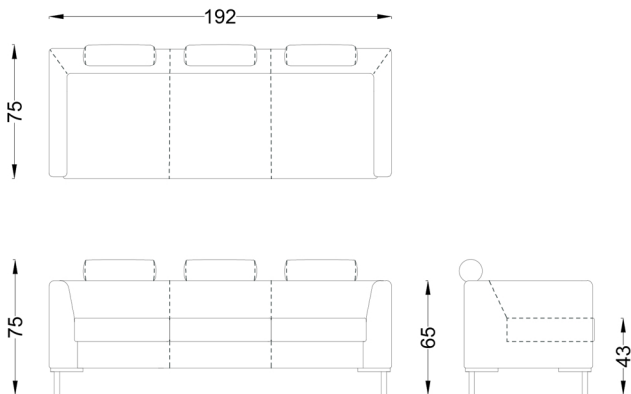

GLDM 0001 GOLD SINGLE METAL LEG

GLDM 0002 GOLD DOUBLE METAL LEG

GLDM 0003 GOLD TRIBLE METAL LEG

KOD / CODE	MODEL	U / L	D / D	Y / H	KG	M ³	LEATHER FABRIC M	GENUINE LEATHER M ²
GLDM 0001	SINGLE	80	75	75	19	0,45	2,8	5,6
GLDM 0002	DOUBLE	140	75	75	27,5	0,8	4,7	10
GLDM 0003	TRIBLE	192	75	75	37	1,08	5,3	11

Framework : 20*20*1mm / 20*40*1.5mm profile. Particle board and hornbeam wood on metal framework.

Sponge : Seat 30 dream special sponge. Back 28dns hard cut sponge. Armrest and outer back 28dns cutting sponge.

Leg : 20*20*1mm / 30*30*1.5mm fixed metal profile foot on static oven paint. Metal and wooden alternatives are available.

Fabric and faux leather alternatives are available.