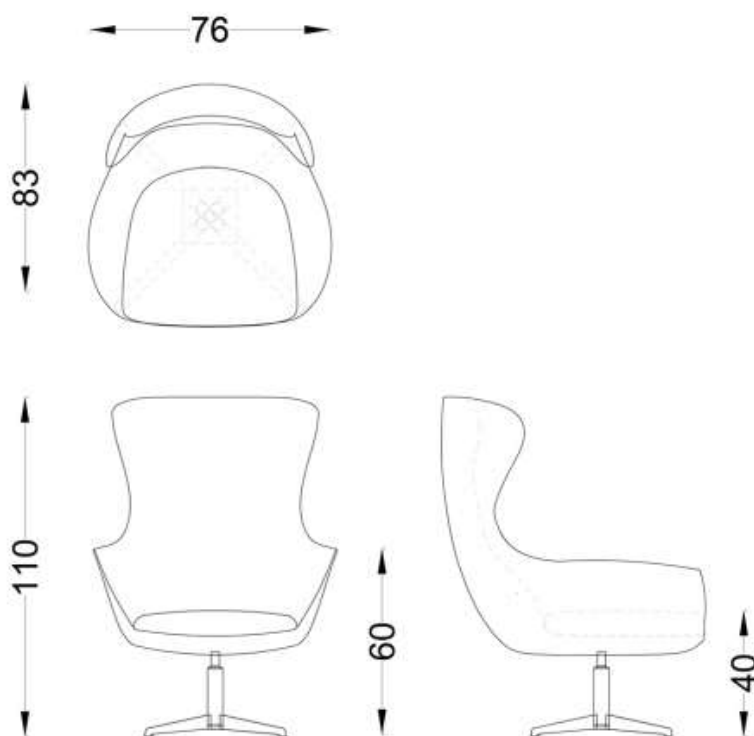

AQUA 0001 AQUA - WOODEN LEG

AQUA 0002 AQUA - METAL LEG

KOD / CODE	MODEL	U / L	D / D	Y / H	KG	M ³	LEATHER GENUINE	
							FABRIC	LEATHER
							M	M ²
AQUA 0001	WOODEN LEG	76	83	110	22,4	1,24	2,8	5,6
AQUA 0002	METAL LEG	76	83	110	24	1,24	2,8	5,6

Framework : Cast polyurethane sponge on metal skeleton . B1 fireproof feature according to MVSS 301 norms.

Sponge : Complete polyurethane sponge

Legs : Wood; Beech. Metal; Special laser cut 8mm sheet metal.