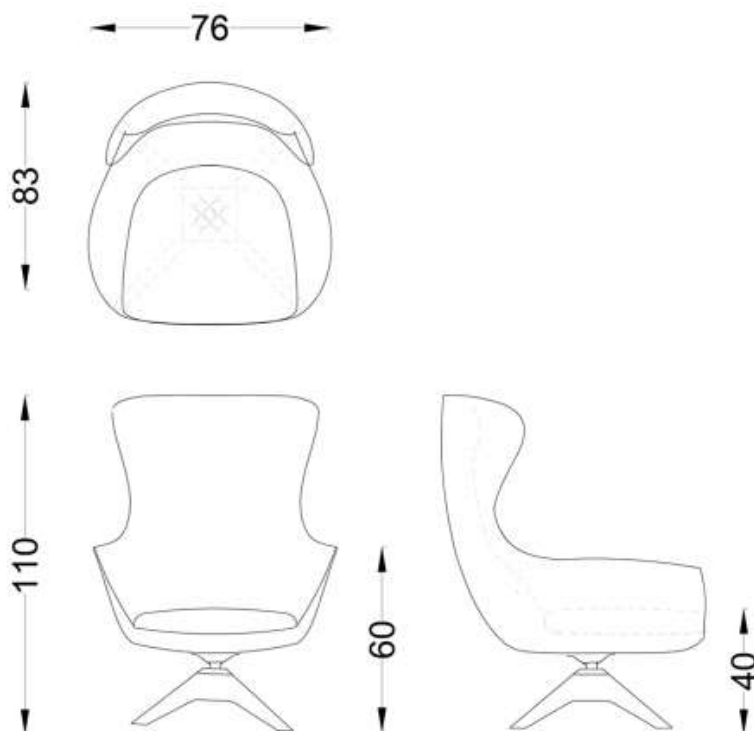

AQUA 0001 AQUA - WOODEN LEG

AQUA 0002 AQUA - METAL LEG

KOD / CODE	MODEL	U / L	D / D	Y / H	KG	M ³	LEATHER GENUINE	
							FABRIC	LEATHER
							M	M ²
AQUA 0001	WOODEN LEG	76	83	110	22,4	1,24	2,8	5,6
AQUA 0002	METAL LEG	76	83	110	24	1,24	2,8	5,6

Framework : Cast polyurethane sponge on metal skeleton . B1 fireproof feature according to MVSS 301 norms.

Sponge : Complete polyurethane sponge

Legs : Wood; Beech. Metal; Special laser cut 8mm sheet metal.