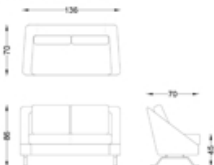

GRW 0001 GROW SINGLE

GRW 0002 GROW DOUBLE

GRW 0003 GROW TRIPLE

GRW 0001	GRW 0002	GRW 0003	GRW 0004	GRW 0005	GRW 0006	GRW 0007	GRW 0008	GRW 0009
136	136	187	136	136	136	136	136	136
70	70	70	70	70	70	70	70	70
80	80	80	80	80	80	80	80	80
47	47	47	47	47	47	47	47	47

Frame: 20" (51cm) x 20" (51cm) steel profile metal framework. Backrest and seat upholstered on metal framework.

Seating: Seat is 16" (41cm) with springs of 20cm. Seat: 20cm and 20cm (20cm) leather springs on the seat. Inner outer and 20cm (20cm) springs. Seat special flexible springs on the upper arm and lower back. Inner back cushion is 20cm on seat 20cm leather springs.

Leg: 20cm wide cast on steel frame.

Table and foot leather alternatives are available.