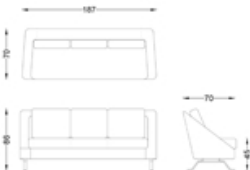

GRW 0001 GROW SINGLE

GRW 0002 GROW DOUBLE

GRW 0003 GROW TRIPLE

GRW 0001	GRW 0002	GRW 0003	GRW 0004	GRW 0005	GRW 0006	GRW 0007	GRW 0008	GRW 0009
136	136	187	136	136	136	136	136	136
70	70	70	70	70	70	70	70	70
80	80	80	80	80	80	80	80	80
47	47	47	47	47	47	47	47	47

Frame: 20" (51cm) x 20" (51cm) steel profile metal framework. Backrest and seat upholstered on metal framework.

Seating: Seat is 16" (41cm) with springs of 20cm. Seat: 20cm and 20cm (20cm) leather springs on the seat. Inner outer and 20cm (20cm) springs. Seat special flexible springs on the upper arm and lower back. Inner back cushion is 20cm on seat 20cm leather springs.

Leg: 20cm wide cast on steel frame.

Table and foot leather alternatives are available.