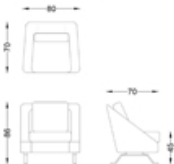

GRW 0001 GROW SINGLE

GRW 0002 GROW DOUBLE

GRW 0003 GROW TRIPLE

GRW 0001	GRW 0002	GRW 0003	GRW 0004	GRW 0005	GRW 0006	GRW 0007	GRW 0008	GRW 0009
136	136	187	136	136	136	136	136	136
70	70	70	70	70	70	70	70	70
80	80	80	80	80	80	80	80	80
47	47	47	47	47	47	47	47	47

Frame: 20" (51cm) x 20" (51cm) steel profile metal framework. Backrest and seat upholstered on metal framework.

Seating: Seat is 16" (41cm) with springs of 20cm. Seat: 20cm and 20cm (20cm) leather springs on the seat. Inner outer and 20cm (20cm) springs. Seat special flexible springs on the upper arm and lower back. Inner back cushion is 20cm on seat 20cm leather springs.

Leg: 20cm wide cast on steel frame.

Table and foot leather alternatives are available.