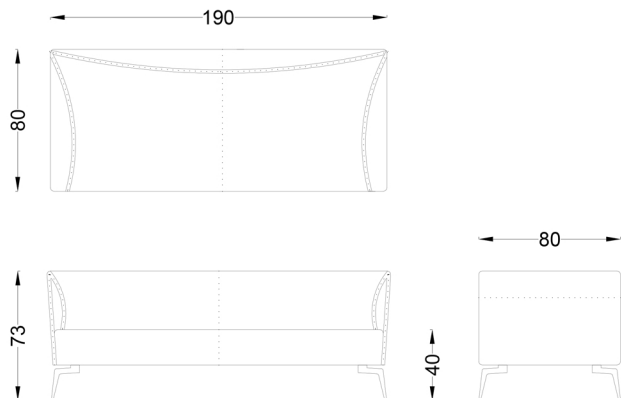

LIVA 0001 LIVA SINGLE

LIVA 0003 LIVA TRIBLE

KOD / CODE	MODEL	U / L	D / D	Y / H	KG	M ³	LEATHER FABRIC M	GENUINE LEATHER M ²
LIVA 0001	SINGLE	87	80	73			4,7	9,4
LIVA 0003	TRIBLE	190	80	73			6,5	13

Framework : 20*20*1mm / 20*40*1.5mm profile metal framework. Beech wood on metal skeleton and 18mm mdf.

Sponge : Seat is 30 dream soft sponge of 10 cm. Inner back has 6cm 32dns sponge. On top 5cm 25dns, outer back 1cm 22dns, inner arm 2cm 28dns feather foam. Silicone fiber inside sleeve.

Leg : 1.5mm drawn pipe, static oven paint