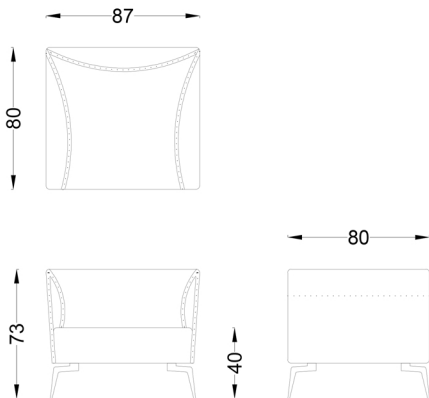

LIVA 0001 LIVA SINGLE

LIVA 0003 LIVA TRIBLE

KOD / CODE	MODEL	U / L	D / D	Y / H	KG	M ³	LEATHER FABRIC M	GENUINE LEATHER M ²
LIVA 0001	SINGLE	87	80	73			4,7	9,4
LIVA 0003	TRIBLE	190	80	73			6,5	13

Framework : 20*20*1mm / 20*40*1.5mm profile metal framework. Beech wood on metal skeleton and 18mm mdf.

Sponge : Seat is 30 dream soft sponge of 10 cm. Inner back has 6cm 32dns sponge. On top 5cm 25dns, outer back 1cm 22dns, inner arm 2cm 28dns feather foam. Silicone fiber inside sleeve.

Leg : 1.5mm drawn pipe, static oven paint